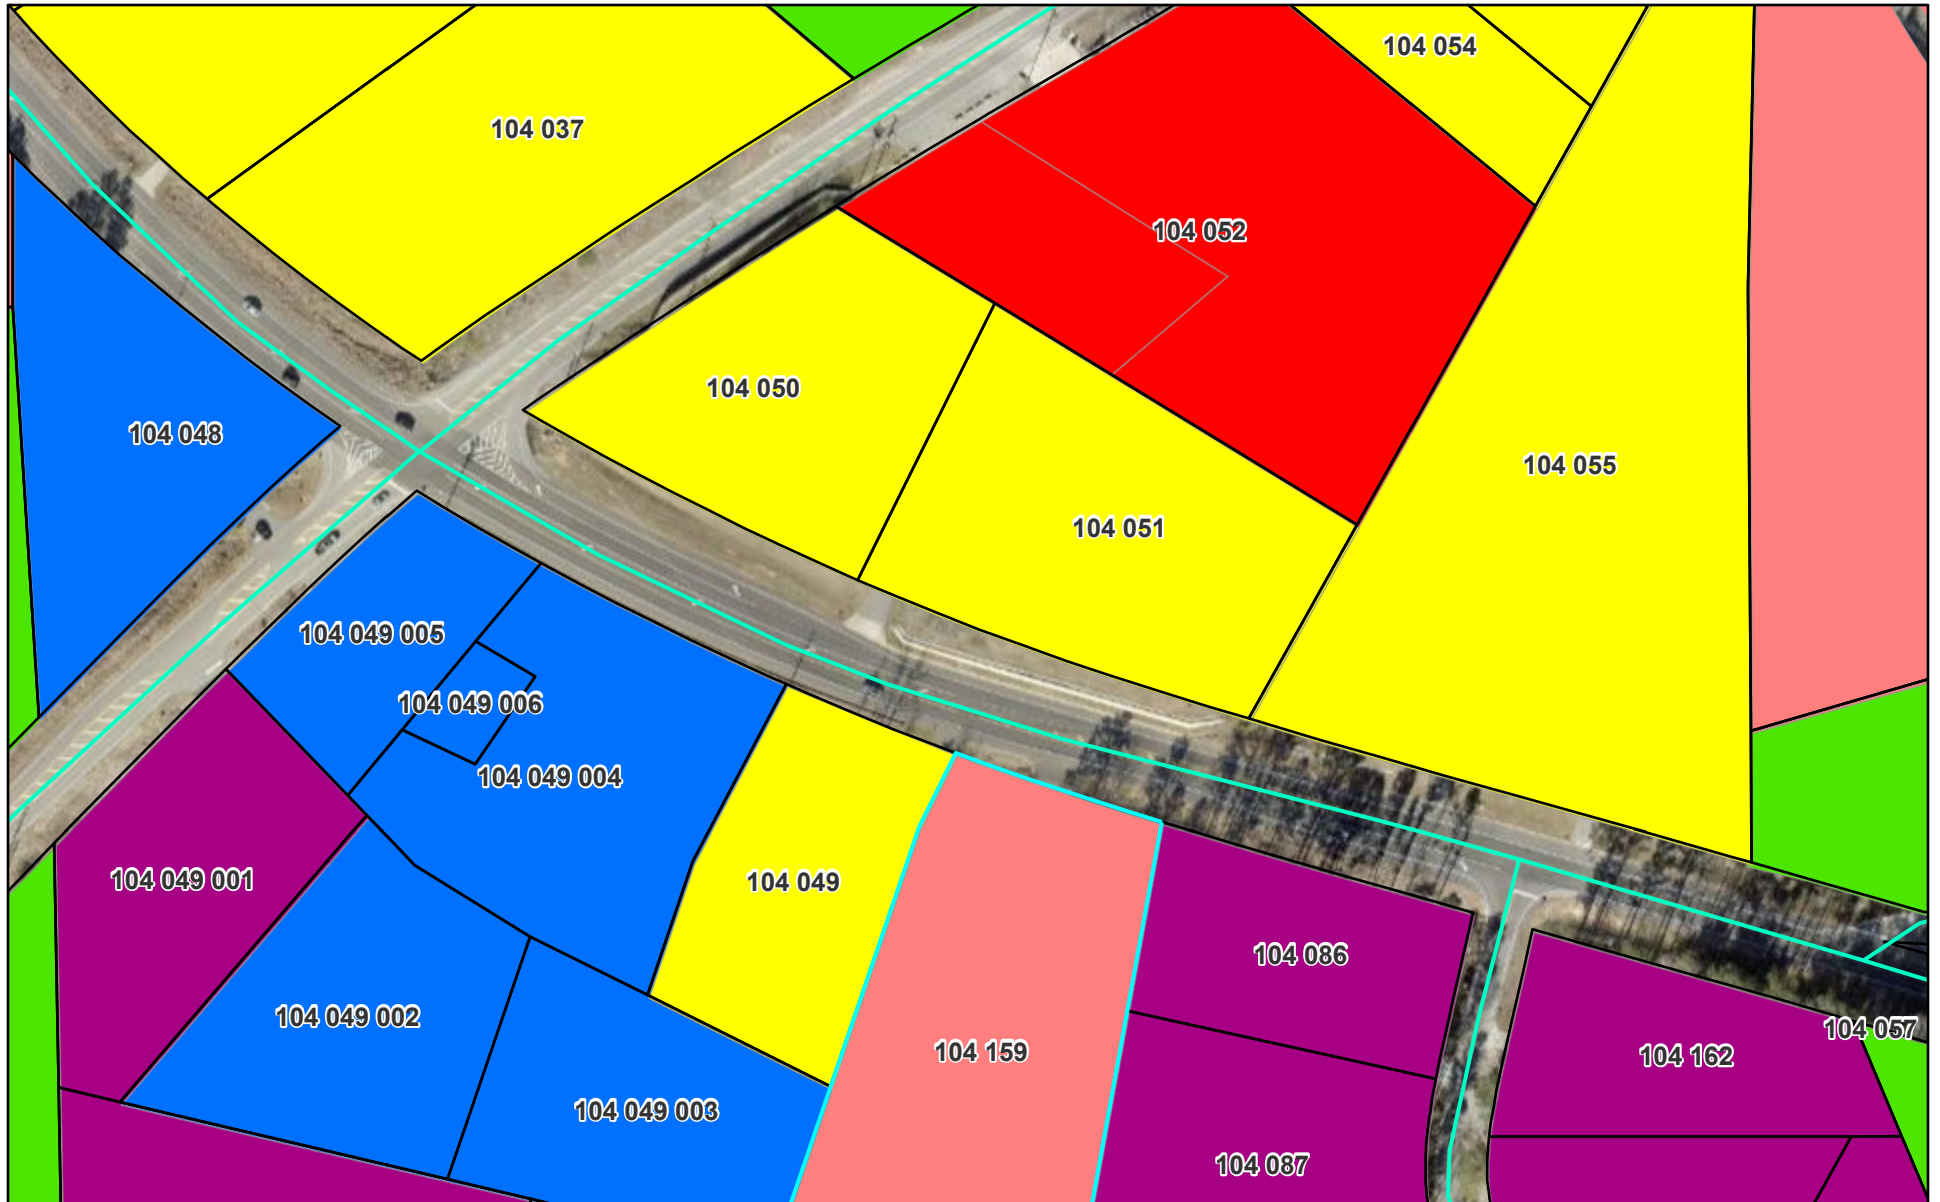

Dawson County Current Zoning

5/3/2023, 4:08:47 PM

- Dawson County Roads
Parcels
- | Zoning | |
|--------|------|
| RA | C-HB |
| RSR | C-CB |
| C-01 | VC |

Esri, HERE, Garmin, INCREMENT P, USGS, EPA, USDA, EagleView