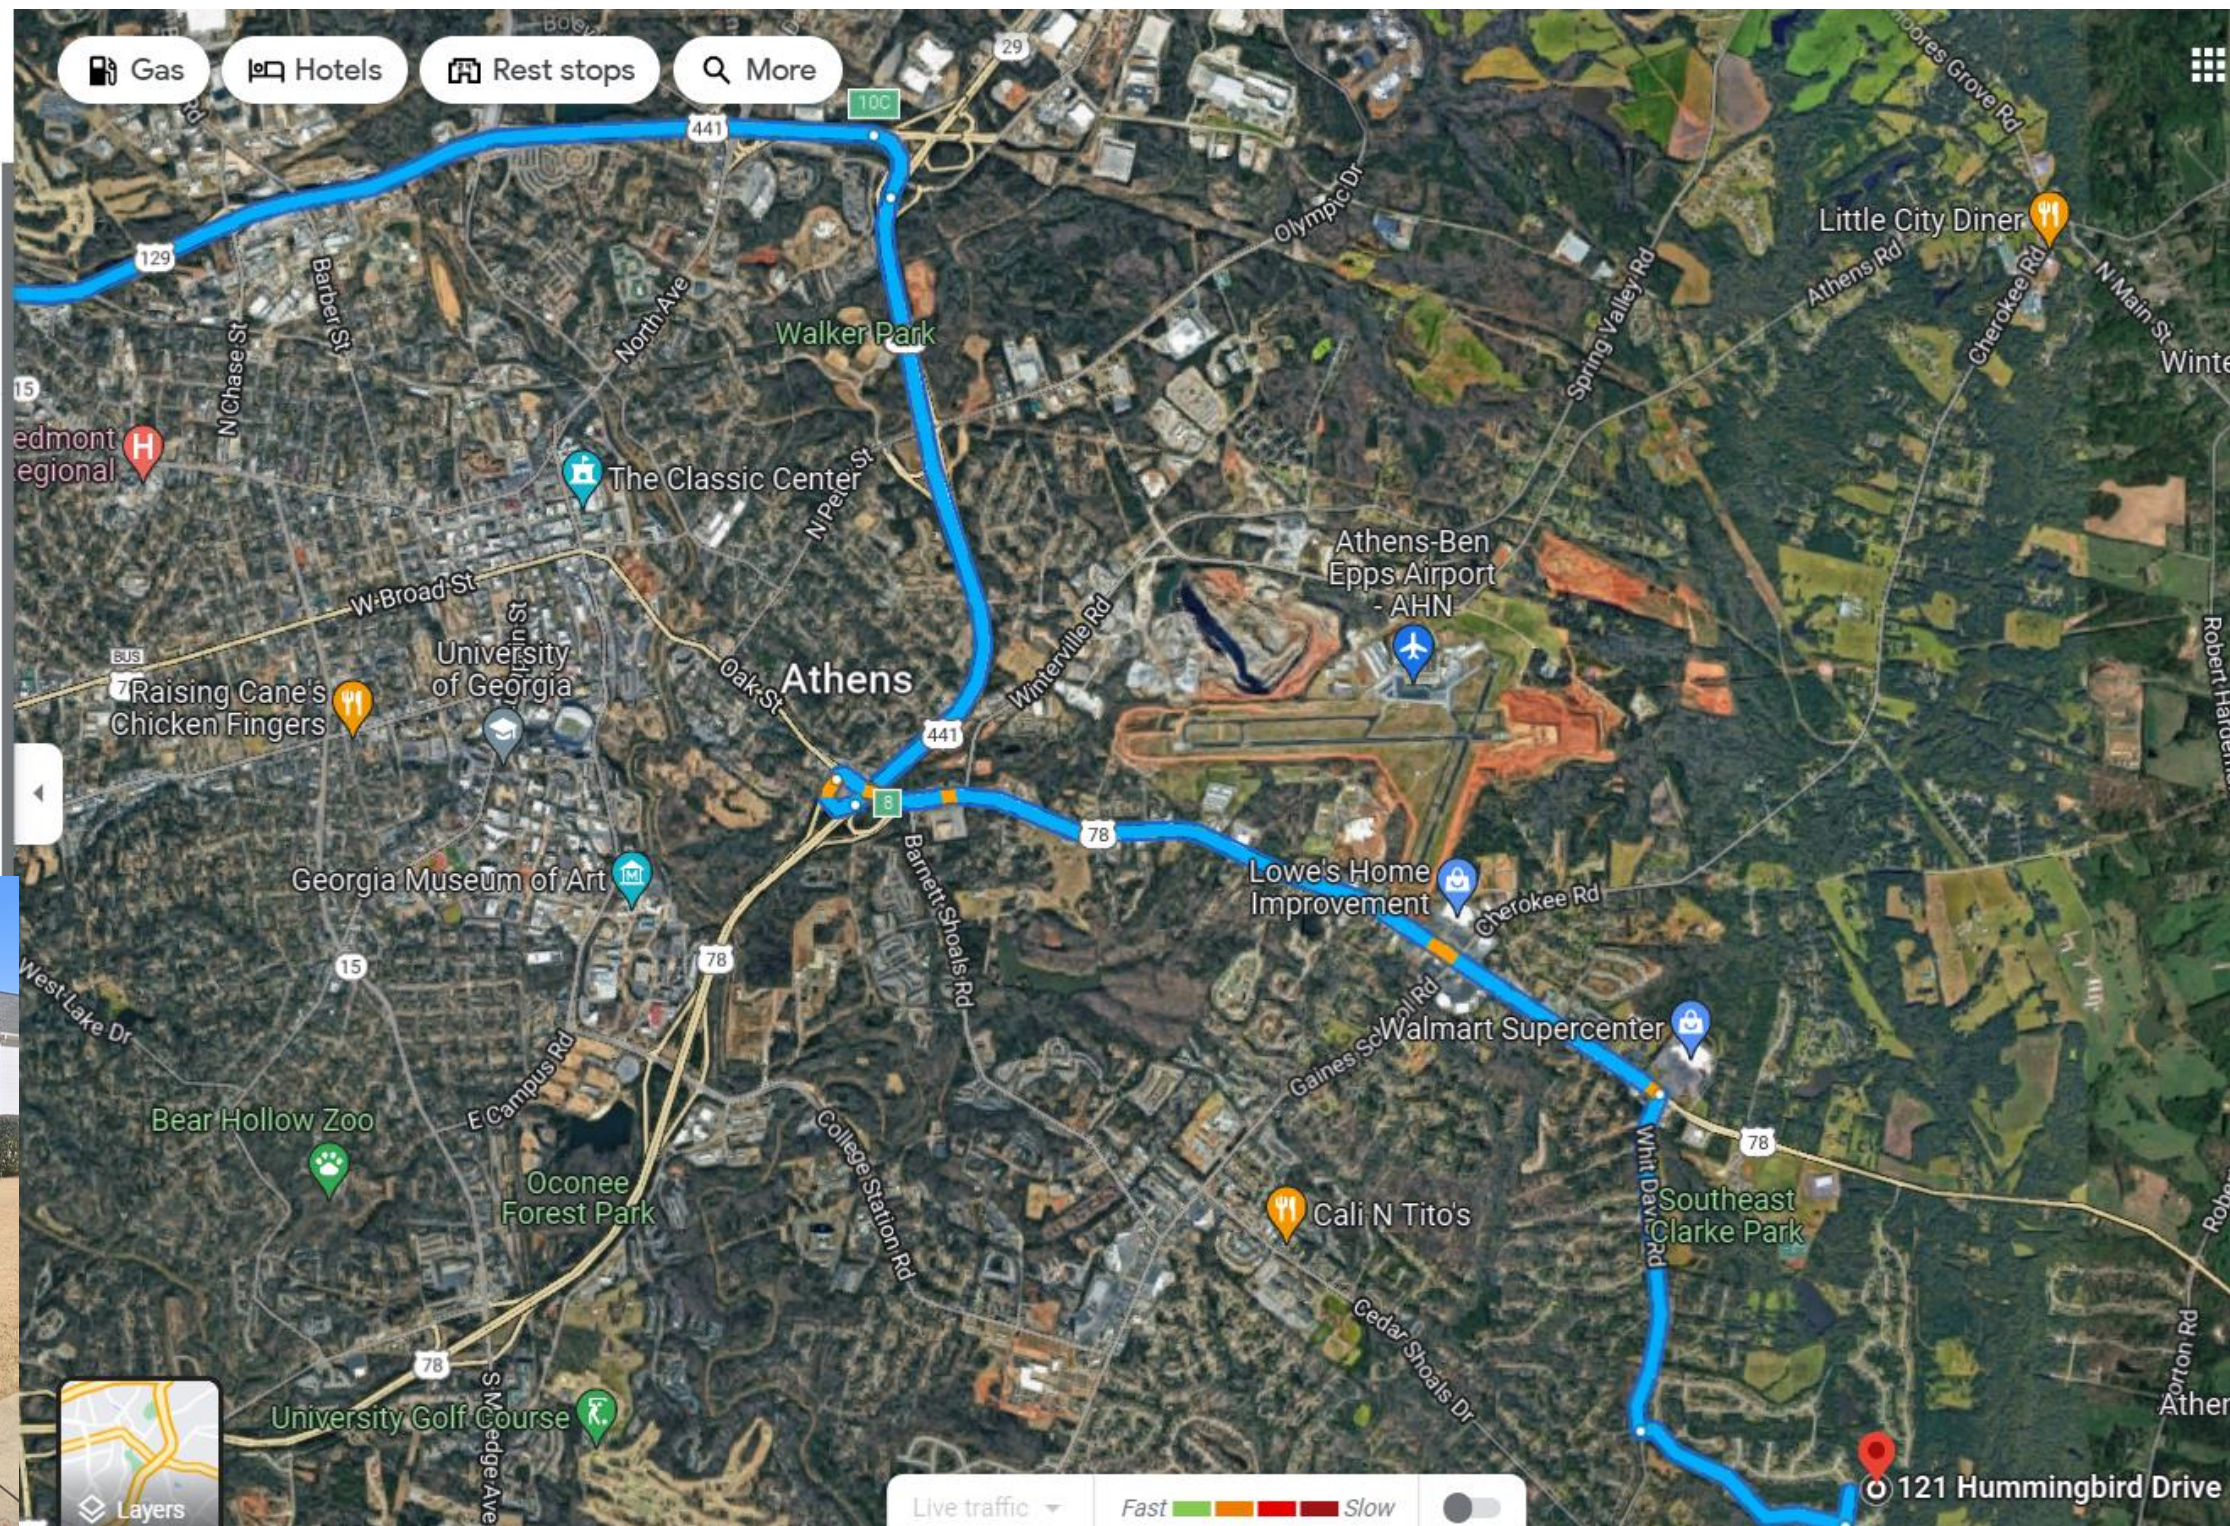

← from 418 Boulevard NE, Gainesville, GA 30501
to 121 Hummingbird Dr, Athens, GA 30605

1 hr 5 min (48.5 miles)

via US-129 S

Fastest route now due to traffic conditions

418 Boulevard NE
Gainesville, GA 30501

- > Take E E Butler Pkwy to US-129 S
  6 min (2.1 mi)
- > Continue on US-129 S to Athens
  57 min (44.3 mi)
- > Follow Whit Davis Rd and Carrington Dr to
  Hummingbird Dr
  4 min (2.0 mi)

121 Hummingbird Dr

**NOTE: Maps have
"DRIVE", but street
signs and Tax Parcel
info have "TRAIL".**