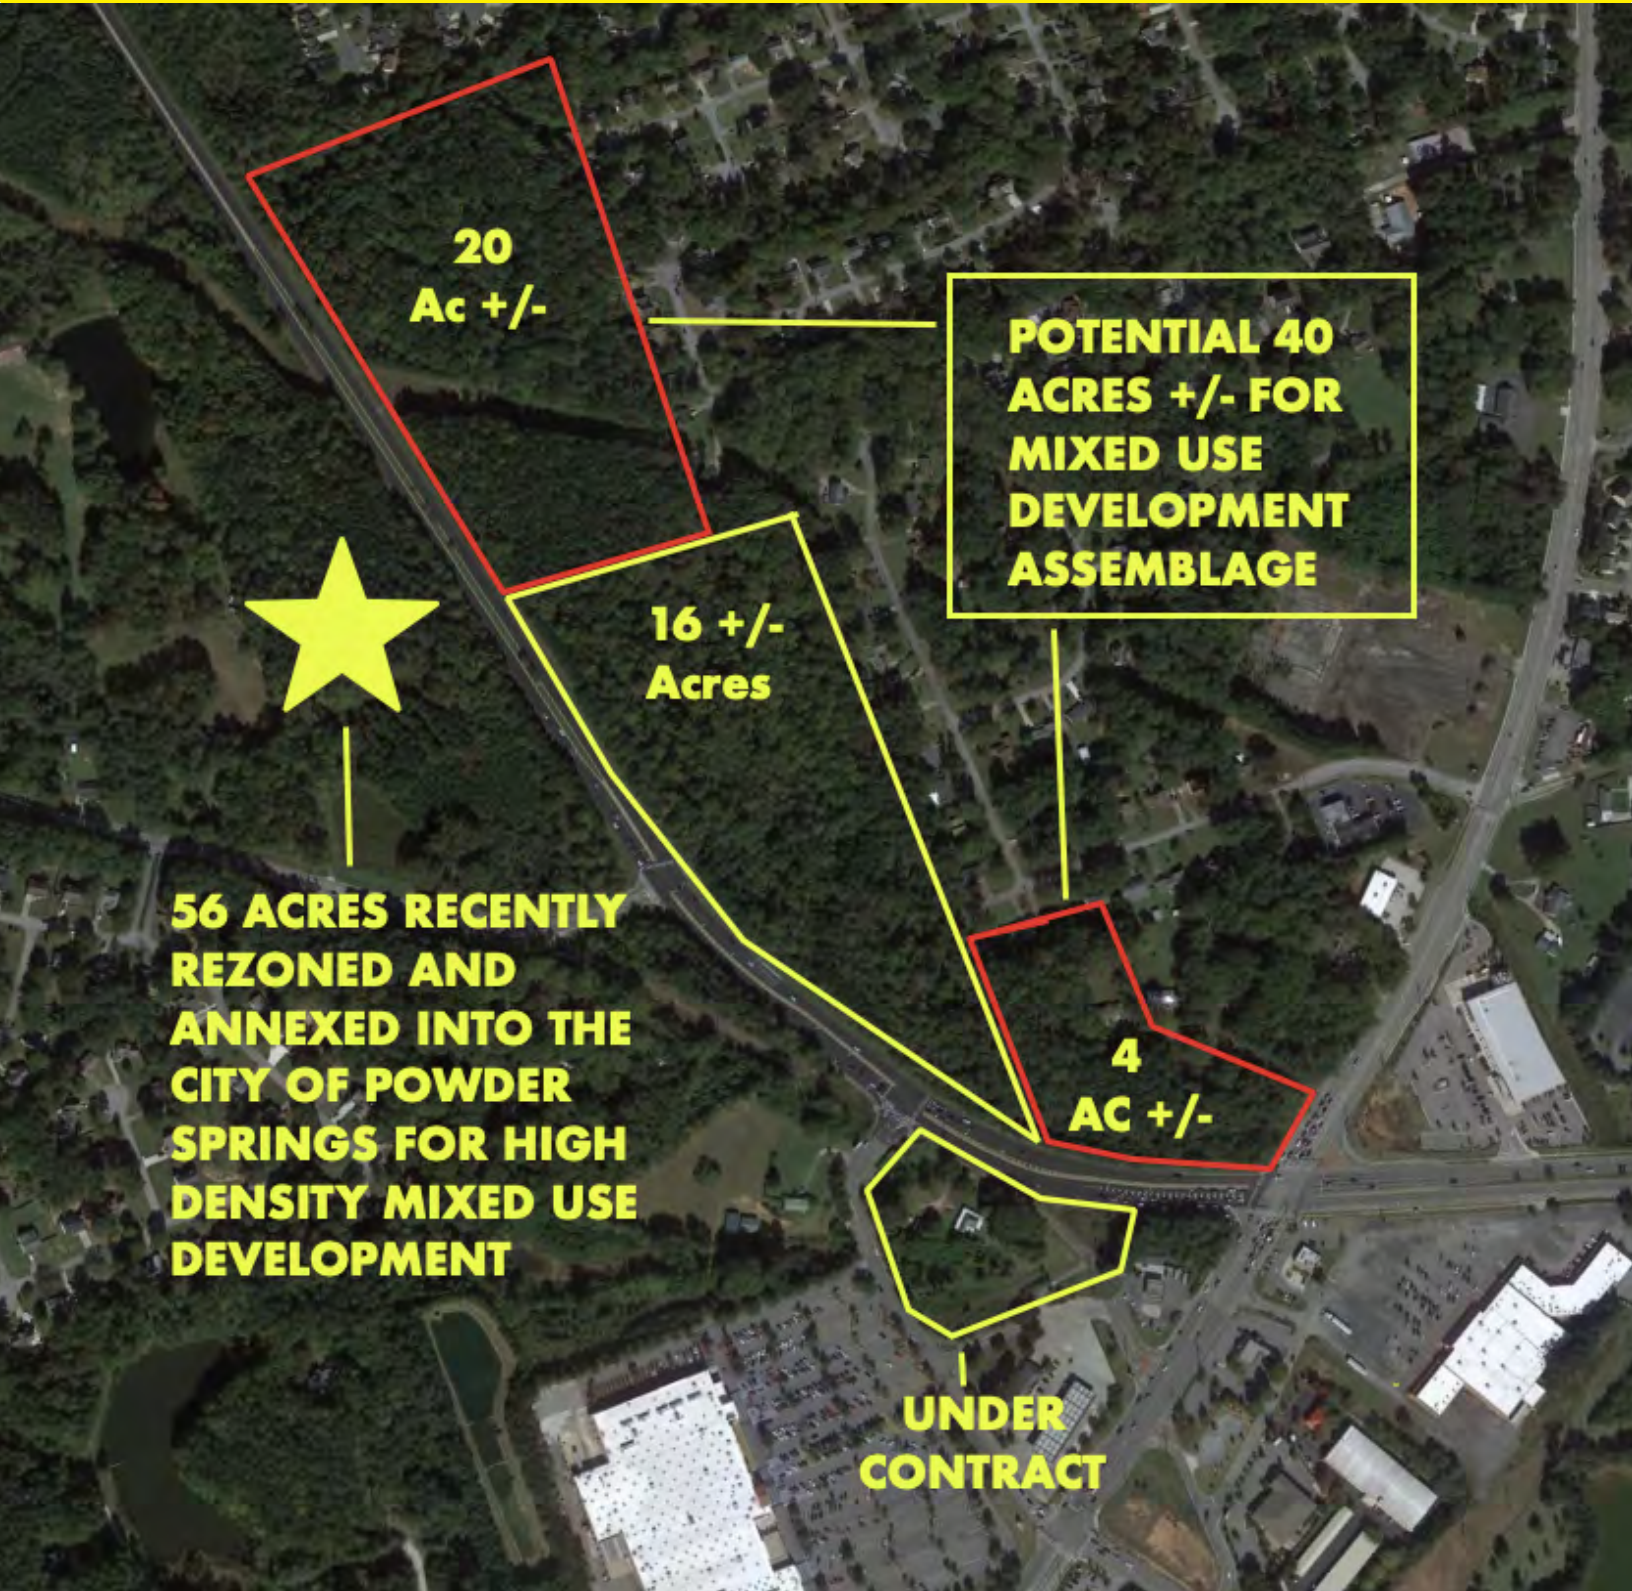

Barrett Parkway Development

6652 Ernest Barrett Parkway SW, Marietta, GA 30064

LAND FOR SALE

Craig Floyd

770.380.6688

cfloyd@nortoncommercial.com

Gina Johnson

404.556.4193

gjohnson@nortoncommercial.com