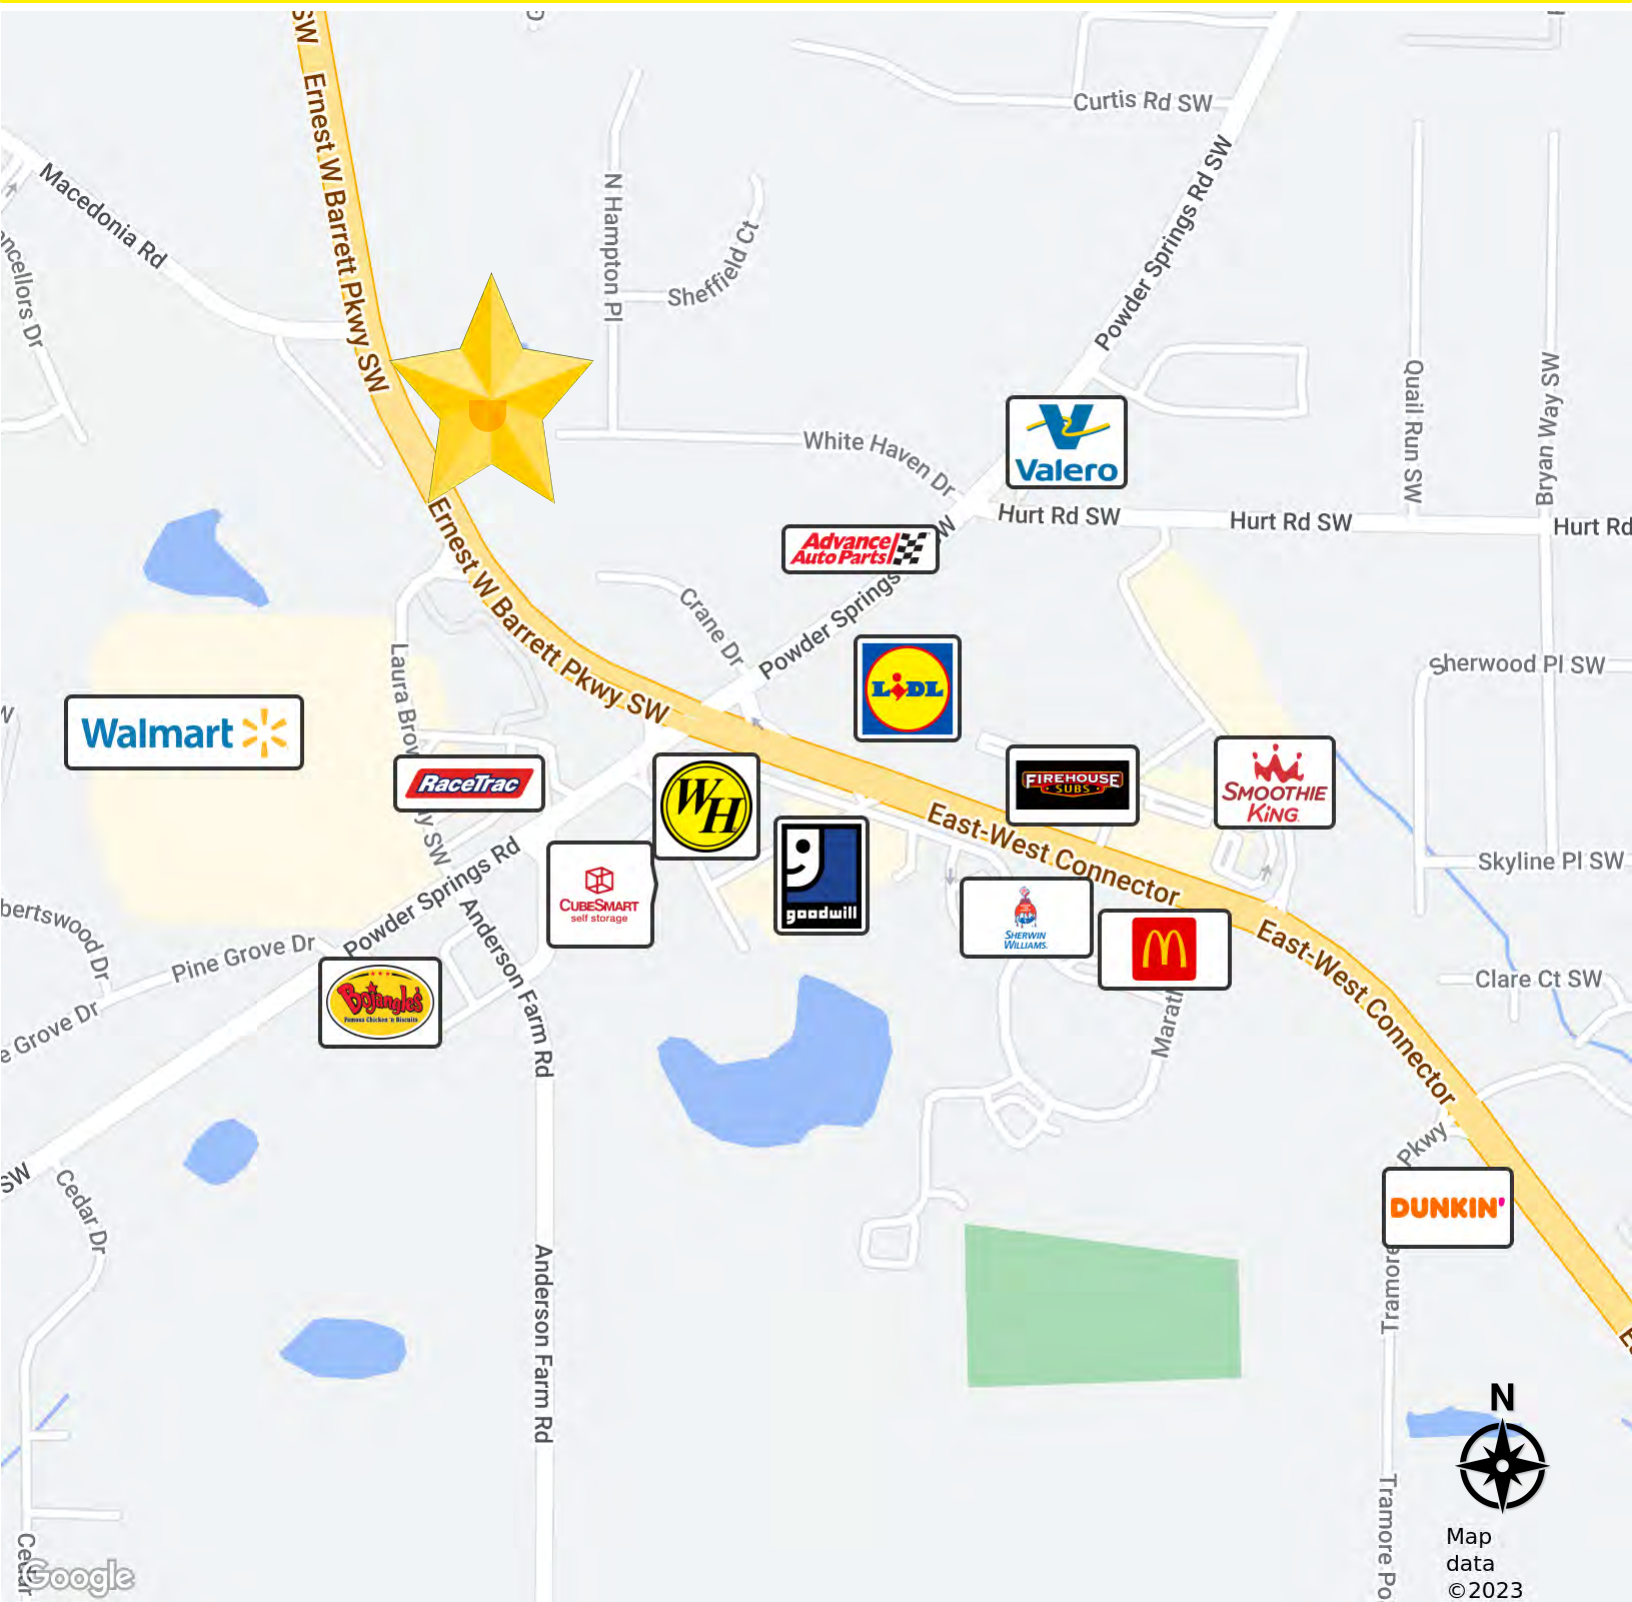

Barrett Parkway Development

6652 Ernest Barrett Parkway SW, Marietta, GA 30064

LAND FOR SALE

Craig Floyd

770.380.6688
cfloyd@nortoncommercial.com

Gina Johnson

404.556.4193
gjohnson@nortoncommercial.com